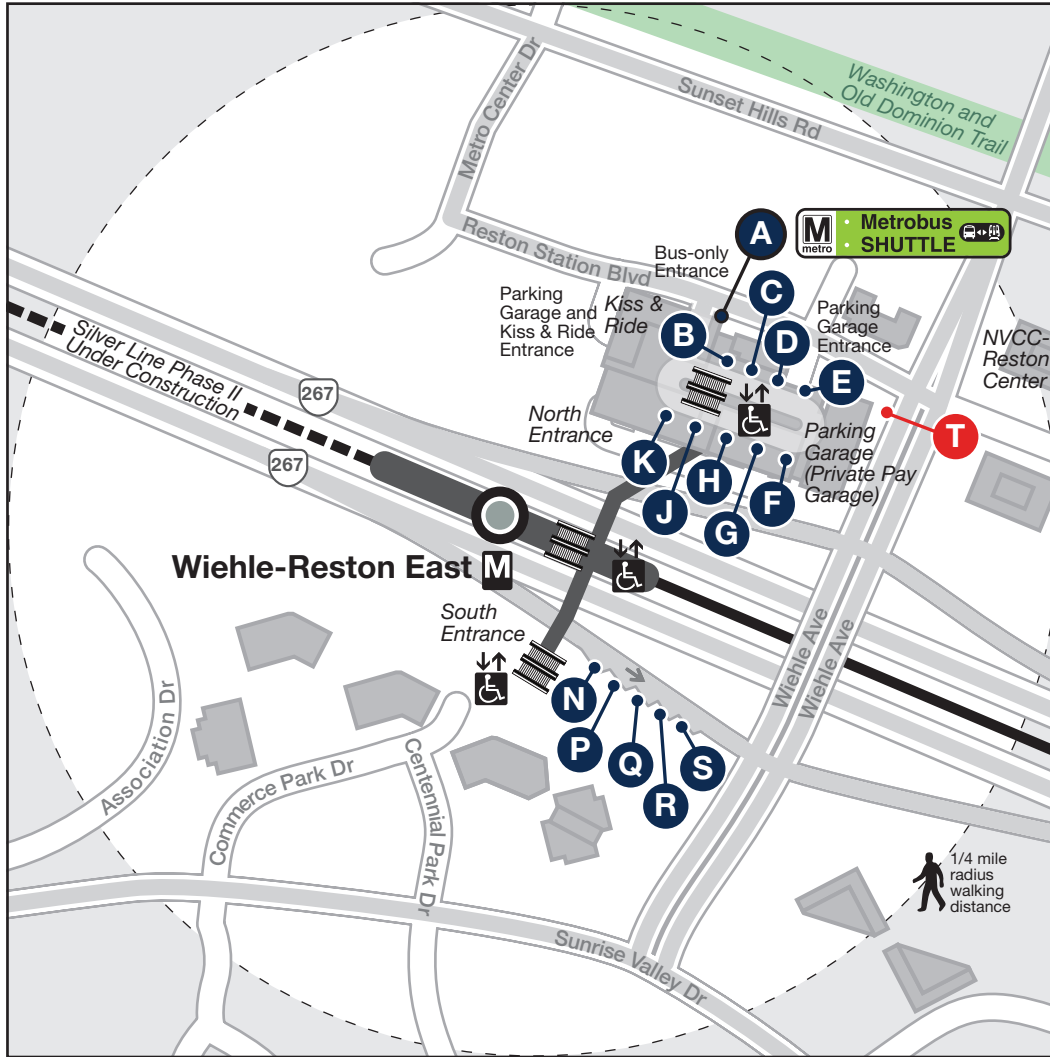

Station Vicinity Map Wiehle-Reston East

LEGEND

A Bus Stop (on the street) **A** Bus Bay (at the station)

The lettered discs on this map will help you locate the bus stop or bay near this station. Be advised the letters are not displayed on the street bus stops.

- Elevator
- Escalator
- Bus Route
- Metrorail Station and line

Wiehle-Reston East.EVAC-0622

E Metrobus SHUTTLE

In the event of an emergency, this bus stop will also be served by shuttle buses.

Approximate walking distance to the next Metro Station from this exit

There are no stations within a reasonable walking distance.

BUS SERVICE AND BOARDING LOCATIONS

Route	Destination	Board at
FAIRFAX CONNECTOR		
505	Reston Town Center	K
507	Sunrise Hills - Sunset Valley East	D
551	South Lakes Dr - Herndon-Monroe	J
552	Northshore Dr	E
553	Glade Dr - Reston South	Q
554	Wiehle Ave	E
556	Bennington Woods	C
557	Soapstone Dr - Reston South	Q
558	Wiehle Ave	E
559	Soapstone Dr - Reston South	G

Route	Destination	Board at
985	Dulles Corner - Wall Rd	S
RIBS 1	Hunters Woods	C
RIBS 2	South Lakes Village Center	J
RIBS 3	Lake Anne	C
OMNIRIDE		N P

For bus service information visit omniride.com

Subject to change without notice. Esta información puede cambiar.